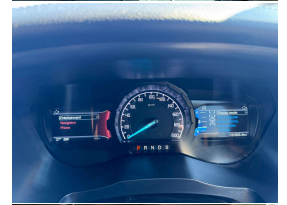

We will trade any vehicle, and have finance options to suit