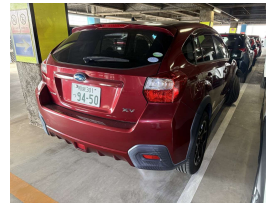

2013 Subaru Impreza XV 4WD 2.0I-L

VEHICLE INFORMATION

Cash Price

Includes GST

\$14,599

Finance this vehicle from only

\$100.57

per week*

Gain peace of mind with Mechanical Breakdown Insurance. Ask us how.

Body

-

Odometer

57,235 km

Engine

2000 cc

Fuel Type